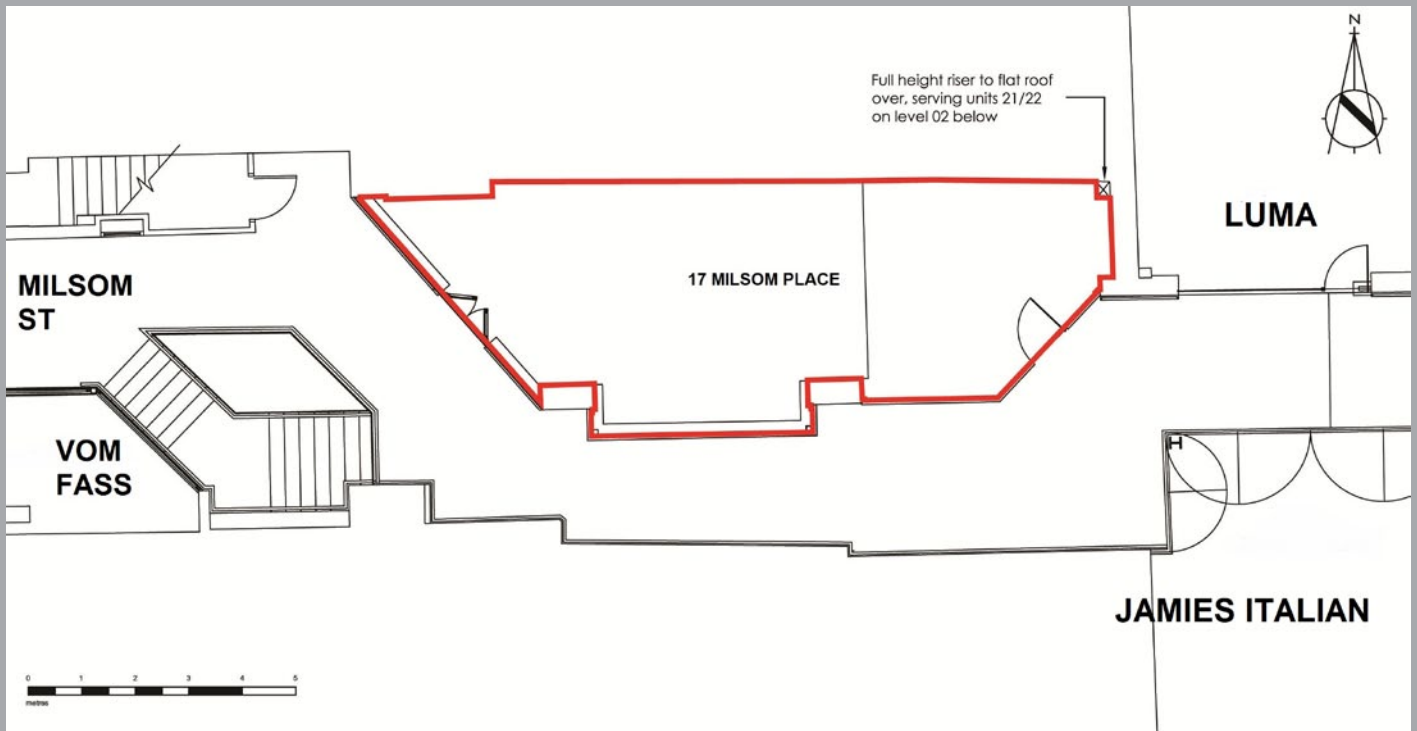

17 Milsom Place, Bath, BA 1

In the neighbourhood

Reiss
Jamie's Italian
Cath Kidston
Ted Baker
House of Fraser
Côte Brasserie

Comptoir de Cottonniers
Toast
Gieves and Hawkes
Phase Eight
TM Lewin
Wagamamas

Jack Wills
White Stuff
French Connection
Yo! Sushi
Space NK
Loch Fyne

Jigsaw
White Company
Gap
Waterstones
Karen Millen
LK Bennett

Hobbs
Russell & Bromley
Molton Brown
Brora
Goldsmiths
Coast